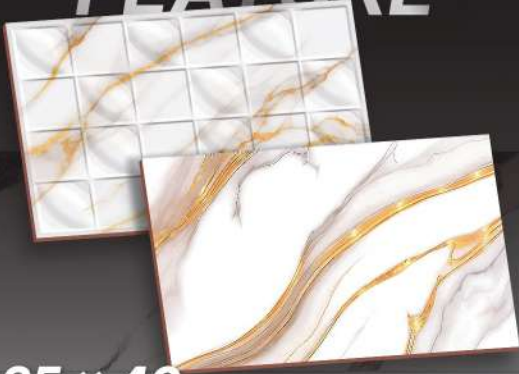

NEW FEATURE

25 x 40
RECTIFIED

INSPIRED BY
GOLDEN RATIO

PERFECT
CORNER CUTS

SEAMLESS
& PRECISE

ALBA GOLD

GLOSSY

ALBA
GOLD DECOR

GLOSSY

ALICE GOLD

GLOSSY

ALICE
GOLD EMBOSSED

GLOSSY