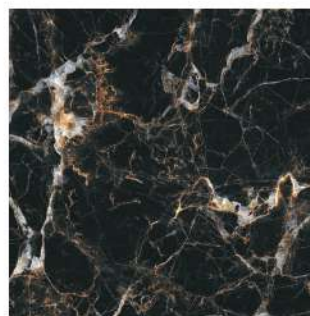

SPAIN

KELLY GREY

GLOSSY

BRAZIL

60 × 60
White Body

JOANNA BLACK

GLOSSY

IRAN

JENNE GOLD

GLOSSY

AI

Wall Tile : Karol Gold
Floor Tile : Sabina Grey

KEY BENEFITS OF WHITE BODY CERAMICS

STRIKING
COLOR

HIGH
DEFINITION
DESIGN

MORE
GLOSSY